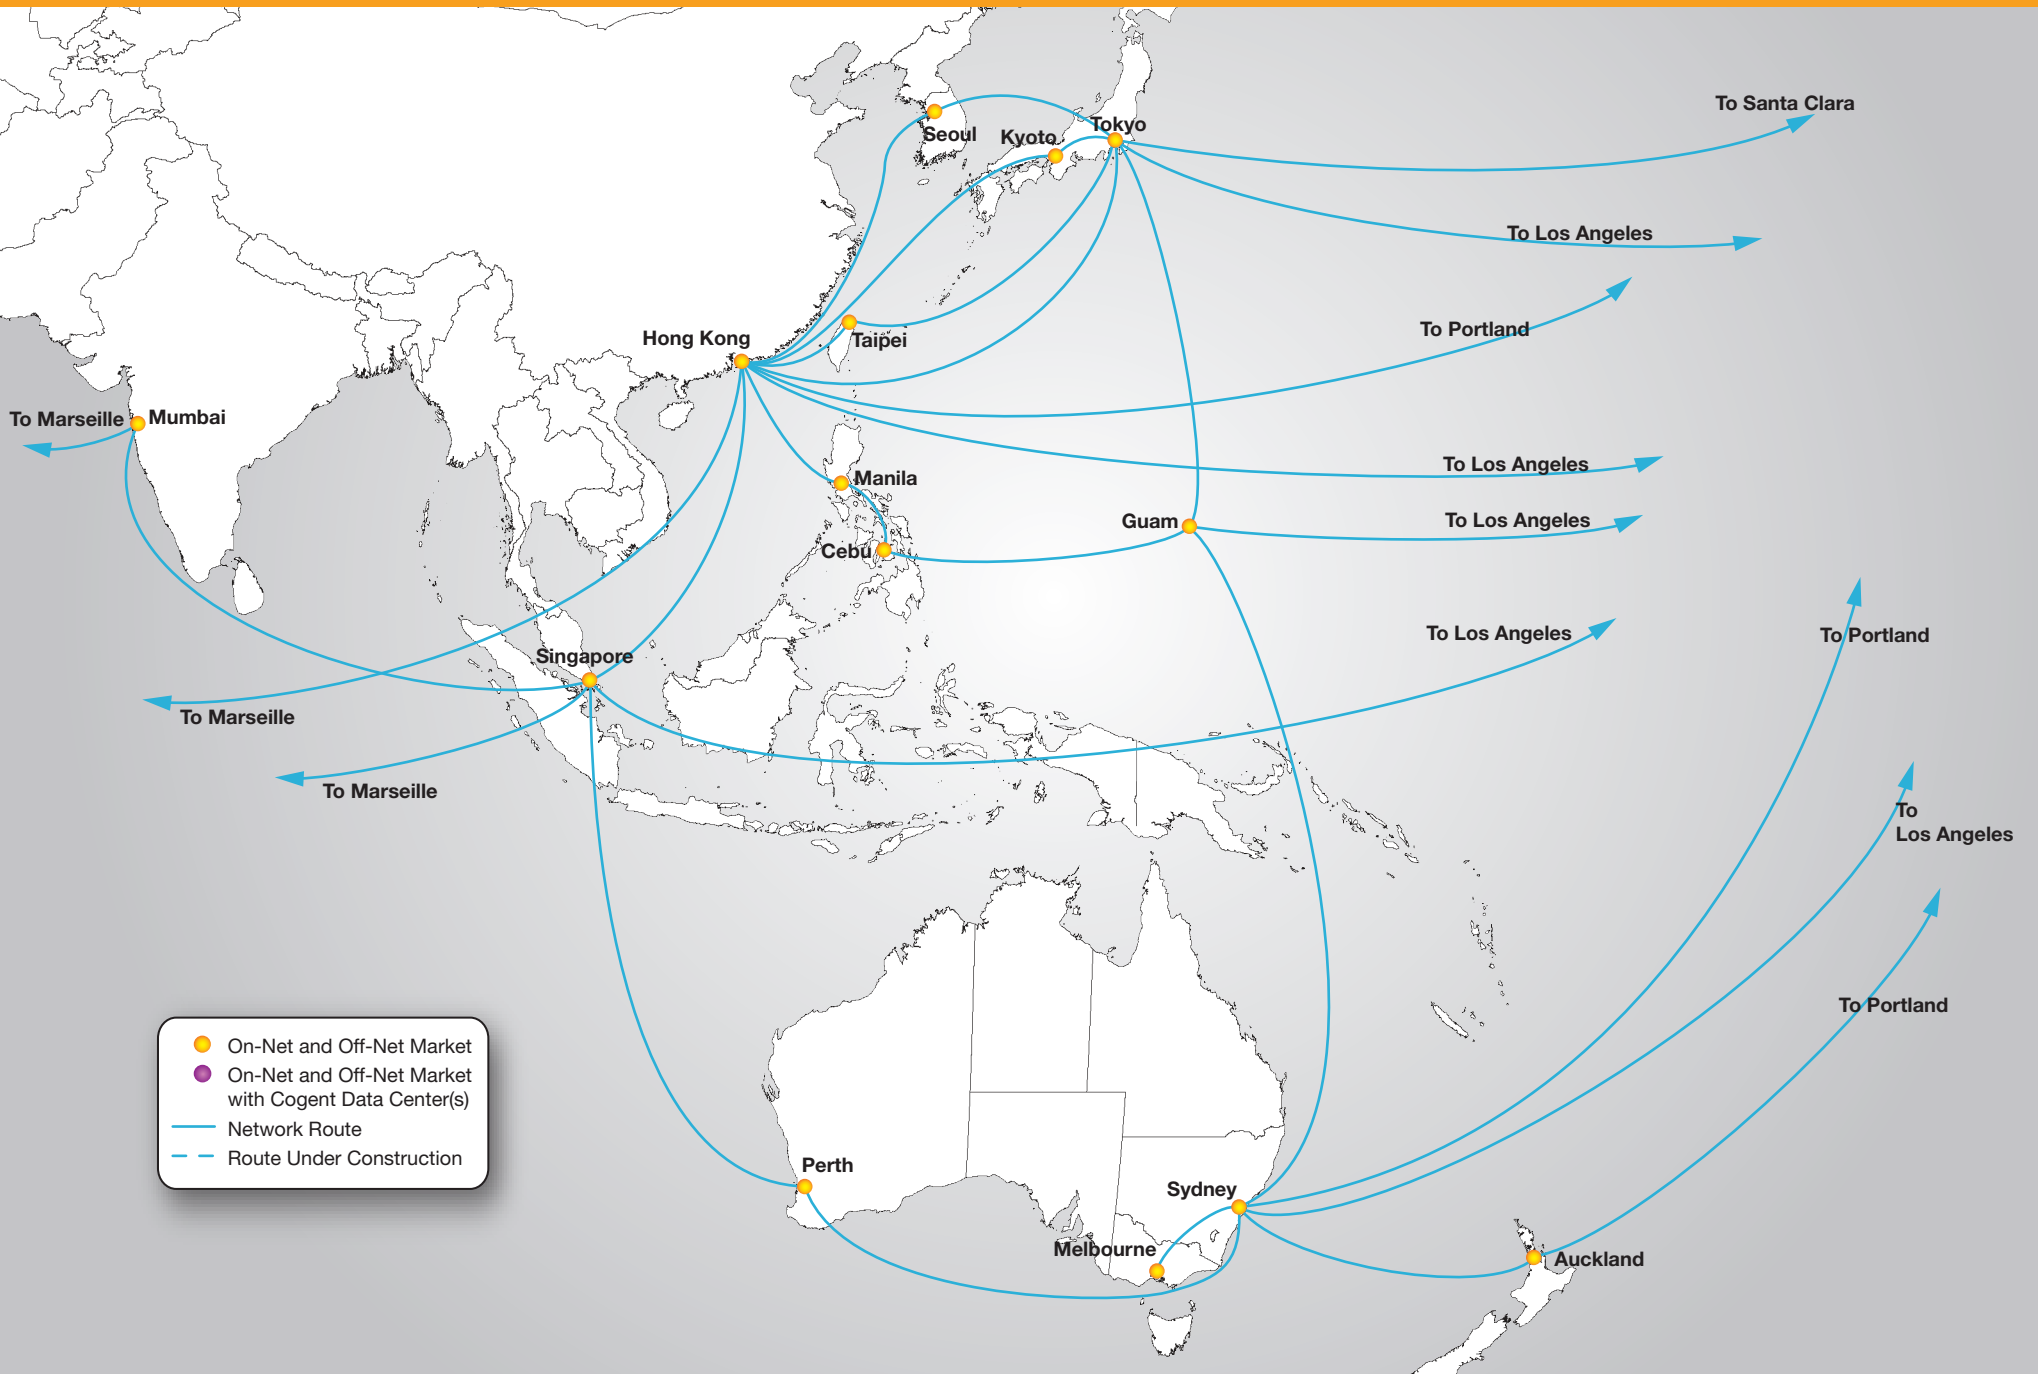

## Cogent's Tier-1 Optical IP Network - Asia / Pacific

## Capacity

Link Capacity up to:  
6,000 Gbps intercity  
5,600 Gbps metro  
6,020 Gbps transoceanic

## Footprint

251 markets in 54 countries  
Long-haul fiber: 97,300 route miles  
Metro fiber: 191,400 miles  
1518 Metro rings